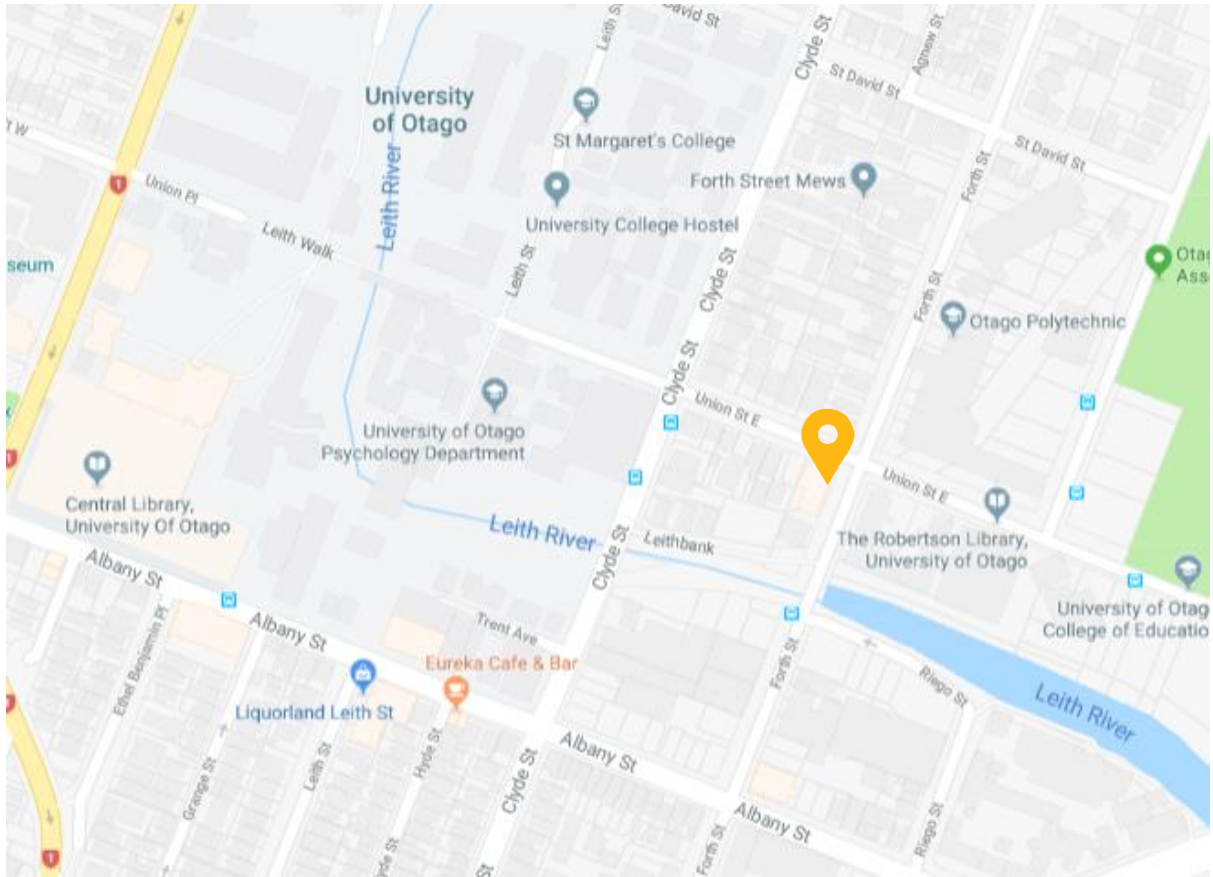

Website www.scenichotelgroup.co.nz/locations/new-zealand/dunedin/scenic-hotel-southern-cross

Event of:

Premier sponsor:

Supported by:

Managed by:

info@trenz.co.nz
www.trenz.co.nz

The Victoria Hotel

Address 137 St Andrew St, Dunedin 9016

University of Otago Executive Residence

Address 68 Forth St, North Dunedin, Dunedin 9016
Phone number +64 3 479 9151
Website www.otago.ac.nz/executive-residence/index

Event of:

Premier sponsor:

Supported by: