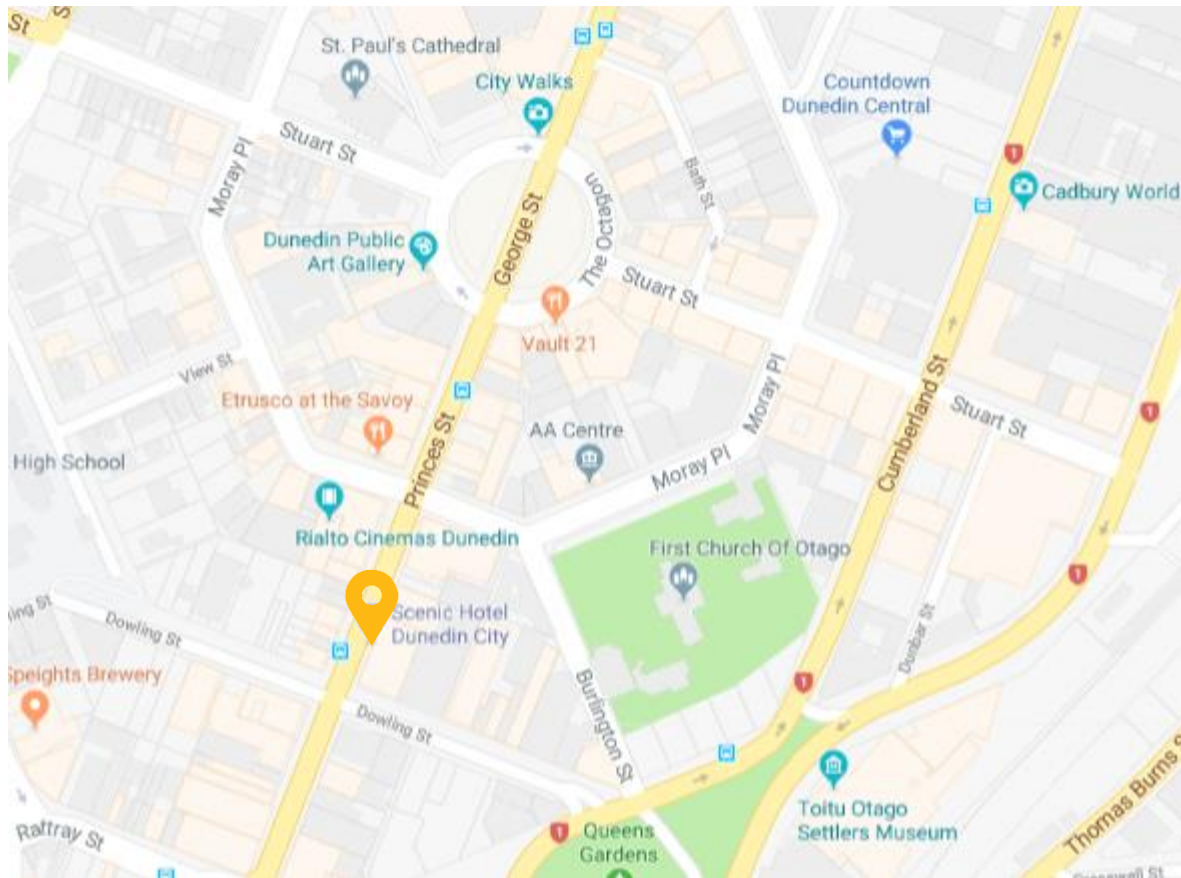

Scenic Hotel Dunedin City

Address 123 Princes St, Dunedin 9016

Phone number +64 3 470 1470

Website www.scenichotelgroup.co.nz/locations/new-zealand/dunedin/scenic-hotel-dunedin-city

Event of:

Premier sponsor:

Supported by:

Managed by:

info@trenz.co.nz
www.trenz.co.nz