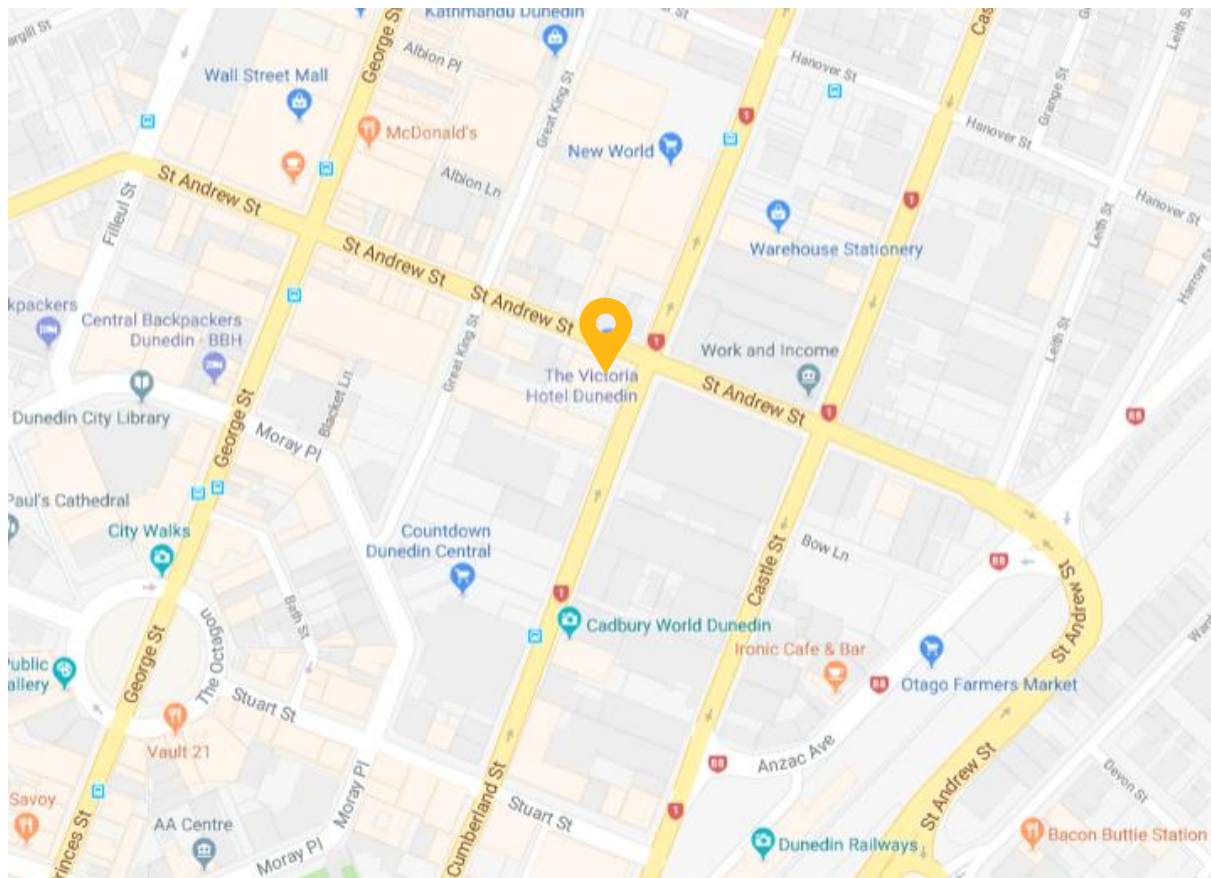

The Victoria Hotel

Address 137 St Andrew St, Dunedin 9016

Phone number +64 3 477 0572

Website www.victoriahoteldunedin.com

Event of:

Premier sponsor:

Supported by:

Managed by:

info@trenz.co.nz
www.trenz.co.nz