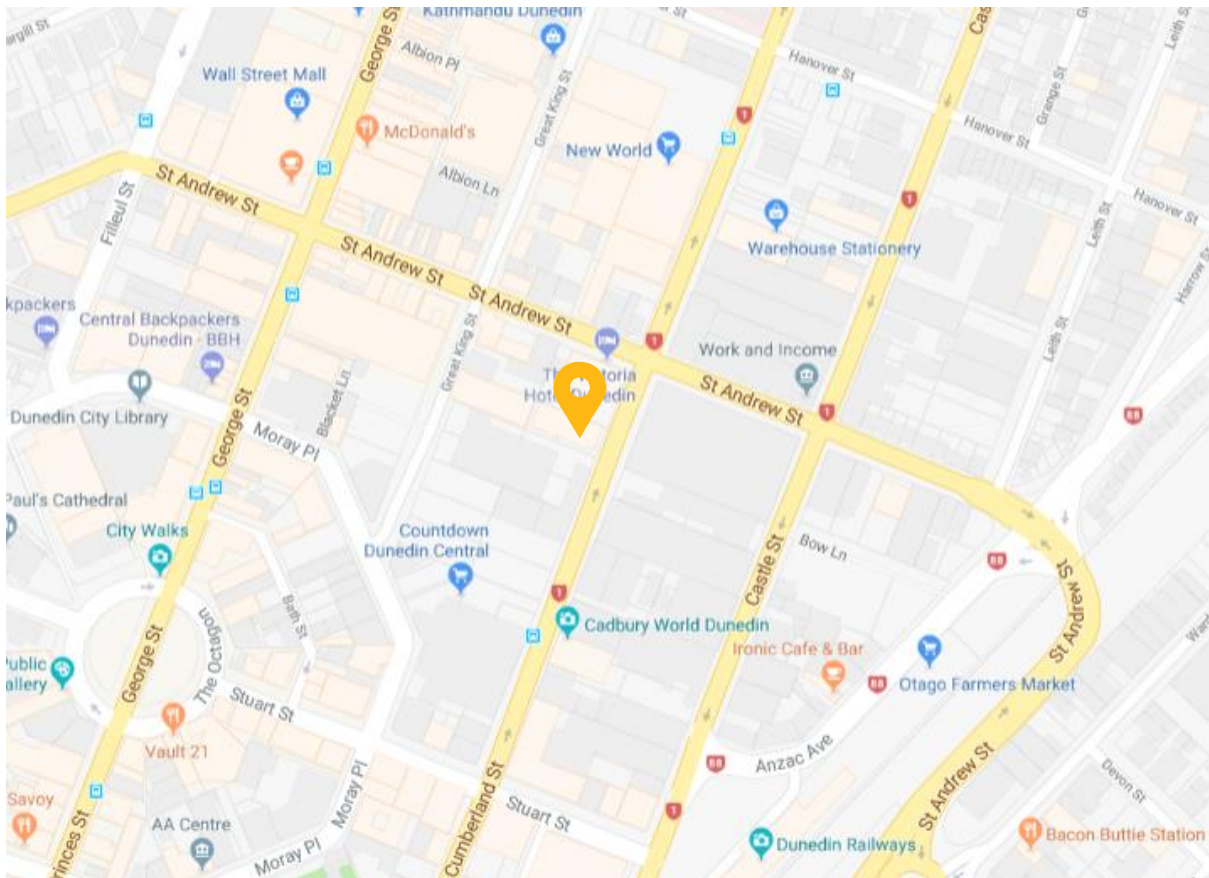

Quest Dunedin

Address 333 Cumberland St, Dunedin, 9016

Phone number +64 3 470 1725

Website www.questapartments.co.nz/properties/south-island/dunedin/quest-dunedin/overview

Event of:

Premier sponsor:

Supported by:

Managed by:

info@trenz.co.nz
www.trenz.co.nz