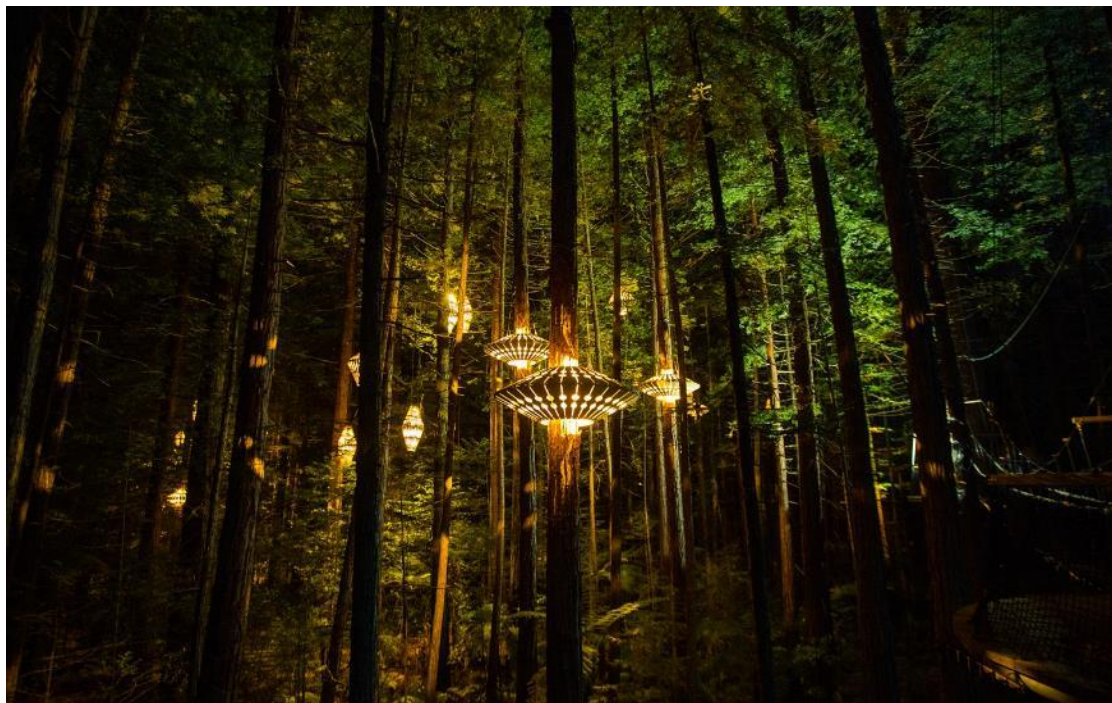

# Redwoods Treewalk & Nightlights

- New Zealand's longest living Treewalk set in Rotorua's iconic Redwoods Forest.
- A self-guided 40-minute experience along 28 suspended bridges and 27 living decks, which are all attached via tree-friendly slings to the 120-year-old Redwoods.
- By night, the Treewalk is illuminated by 34 David Trubridge designed lanterns, coloured spotlights and projections – a truly unforgettable and unique nighttime experience!
- All weather activity and suitable for all abilities. Located only 10 minutes drive from Rotorua City Centre and Rotorua Airport.